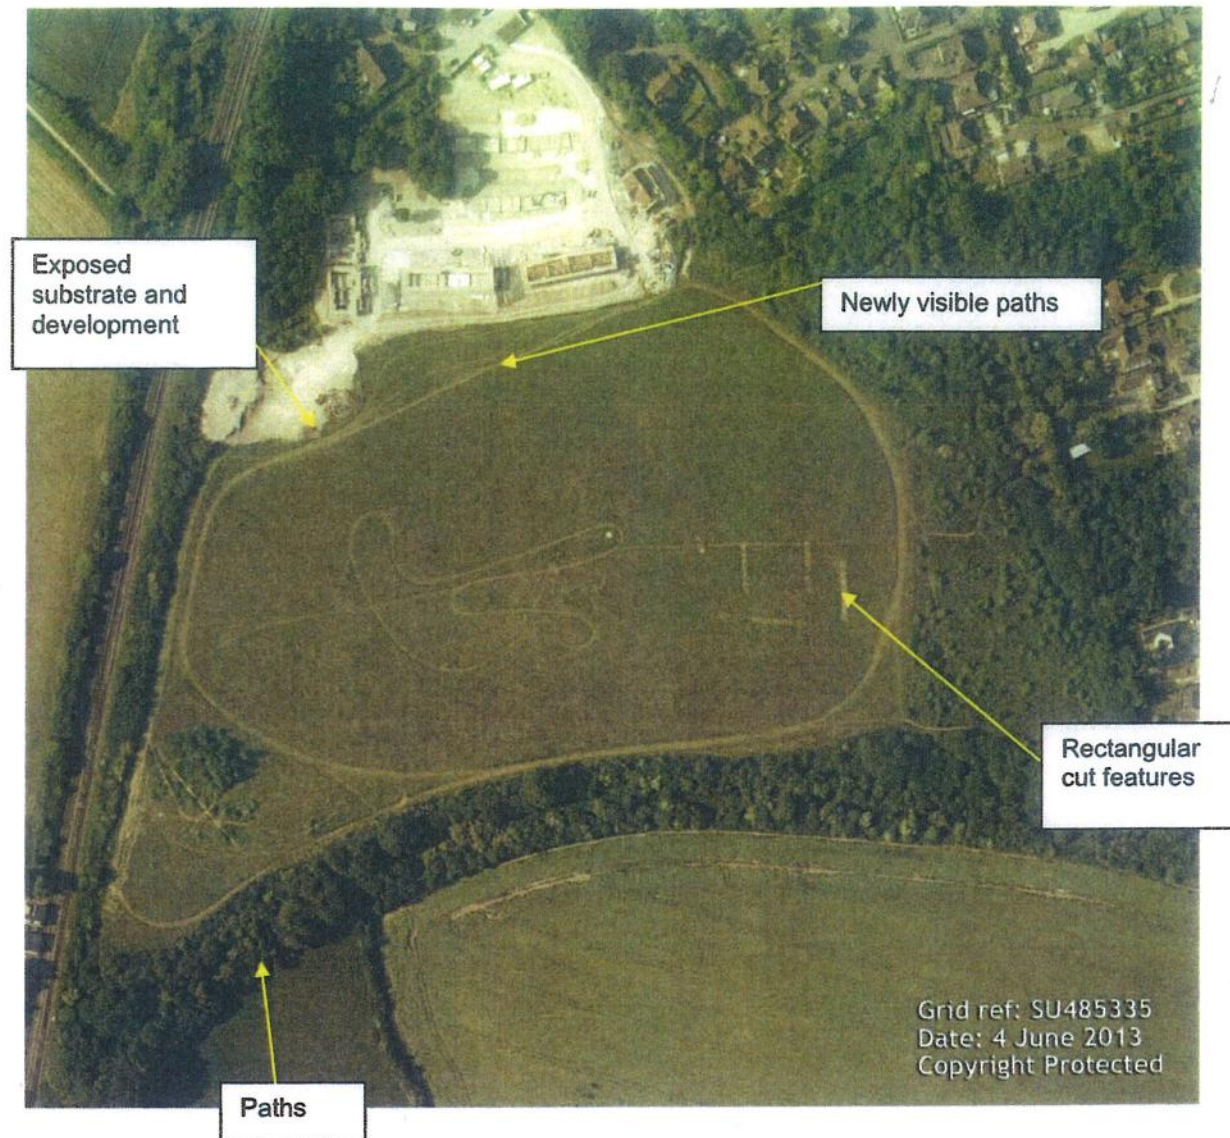

Ref: SU485335
June 1996
Right Protected

Grid ref: SU485335
Date: 18 July 1999
Copyright Protected

1:2,500

DMMO 1180 - Top Field, Kings Worthy - Aerial photography 2000

This map is reproduced from Ordnance Survey material with the permission of Ordnance Survey on behalf of the Controller of Her Majesty's Stationery Office © Crown copyright. Unauthorised reproduction infringes Crown copyright and may lead to prosecution or civil proceedings. HCC 100019180 2019

1:1,269

**DMMO 1180 - Top Field, Kings Worthy - Aerial photography 2000
Ilex Close**

Grid ref: SU485335
Date: 7 June 2005
Copyright Protected

DMMO 1180 - Top Field, Kings Worthy - Aerial photography 2006

DMMO 1180 - Top Field, Kings Worthy - Aerial photography 2006
Ilex Close

Grid ref: SU485335
Date: 5 August 2007
Copyright Protected

Grid ref: SU485335
Date: 1 September 2010
Copyright Protected

Grid ref: SU485335
Date: 28 September 2011
Copyright Protected

Grid ref: SU485335
Date: 29 March 2012
Copyright Protected

4.114 FIGURE 16, June 2013, for illustration only

[Handwritten signature]

1:2,991

DMMO 1180 - Top Field, Kings Worthy - Aerial photography 2013

DMMO 1180 - Top Field, Kings Worthy - Aerial photography 2013
Ilex Close